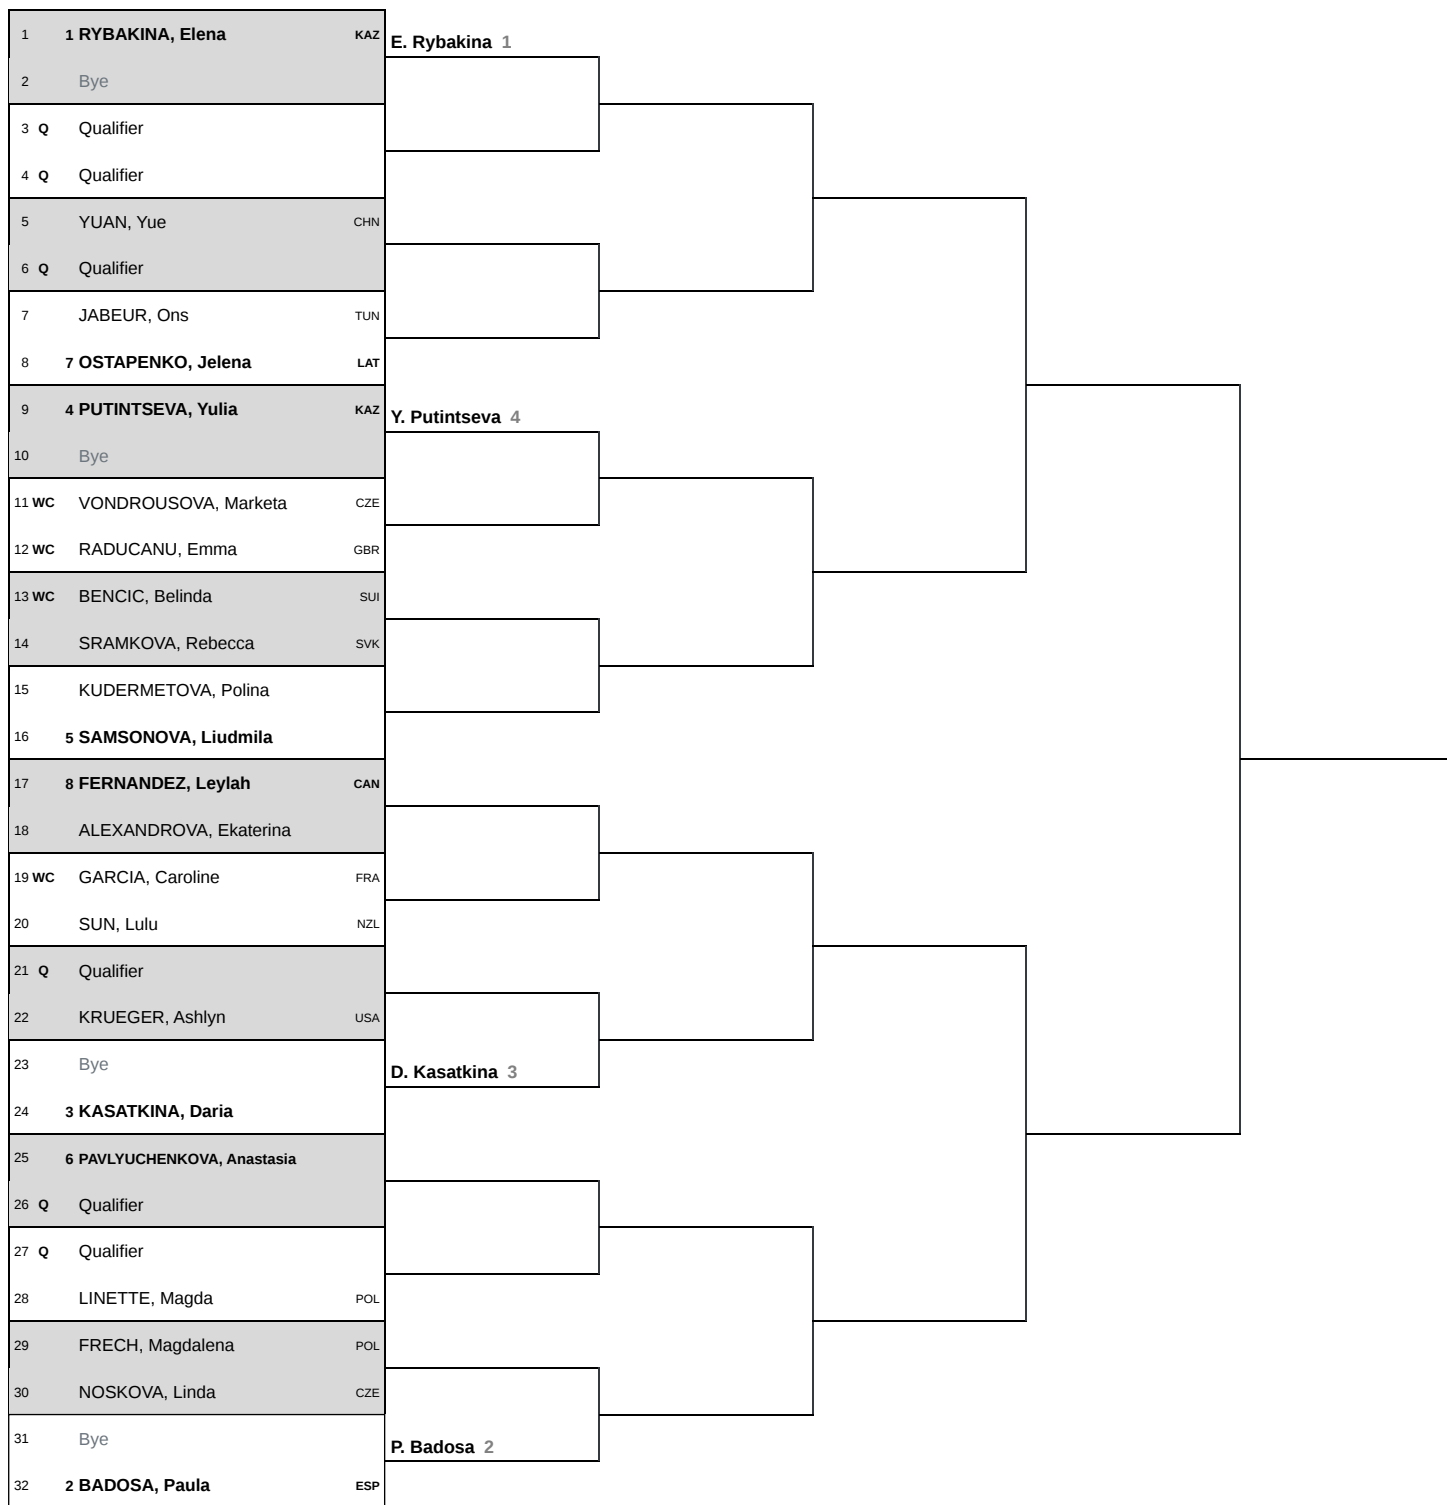

SINGLES MAIN DRAW

Round of 32		Round of 16		Quarterfinals		Semifinals		Final		Winner	
\$ 11,300	1 pt	\$ 15,700	60 pt	\$ 28,695	108 pt	\$ 59,000	195 pt	\$ 101,000	325 pt	\$ 164,000	500 pt

WTA Supervisor

Roberto Ranieri

RELEASED

1 Feb 2025 5:51 PM

Seeded players

PLAYER	RANK
1. RYBAKINA, Elena	5
2. BADOSA, Paula	10
3. KASATKINA, Daria	11
4. PUTINTSEVA, Yulia	20
5. SAMSONOVA, Liudmila	21
6. PAVLYUCHENKOVA, Anastasia	23
7. OSTAPENKO, Jelena	26
8. FERNANDEZ, Leylah	27