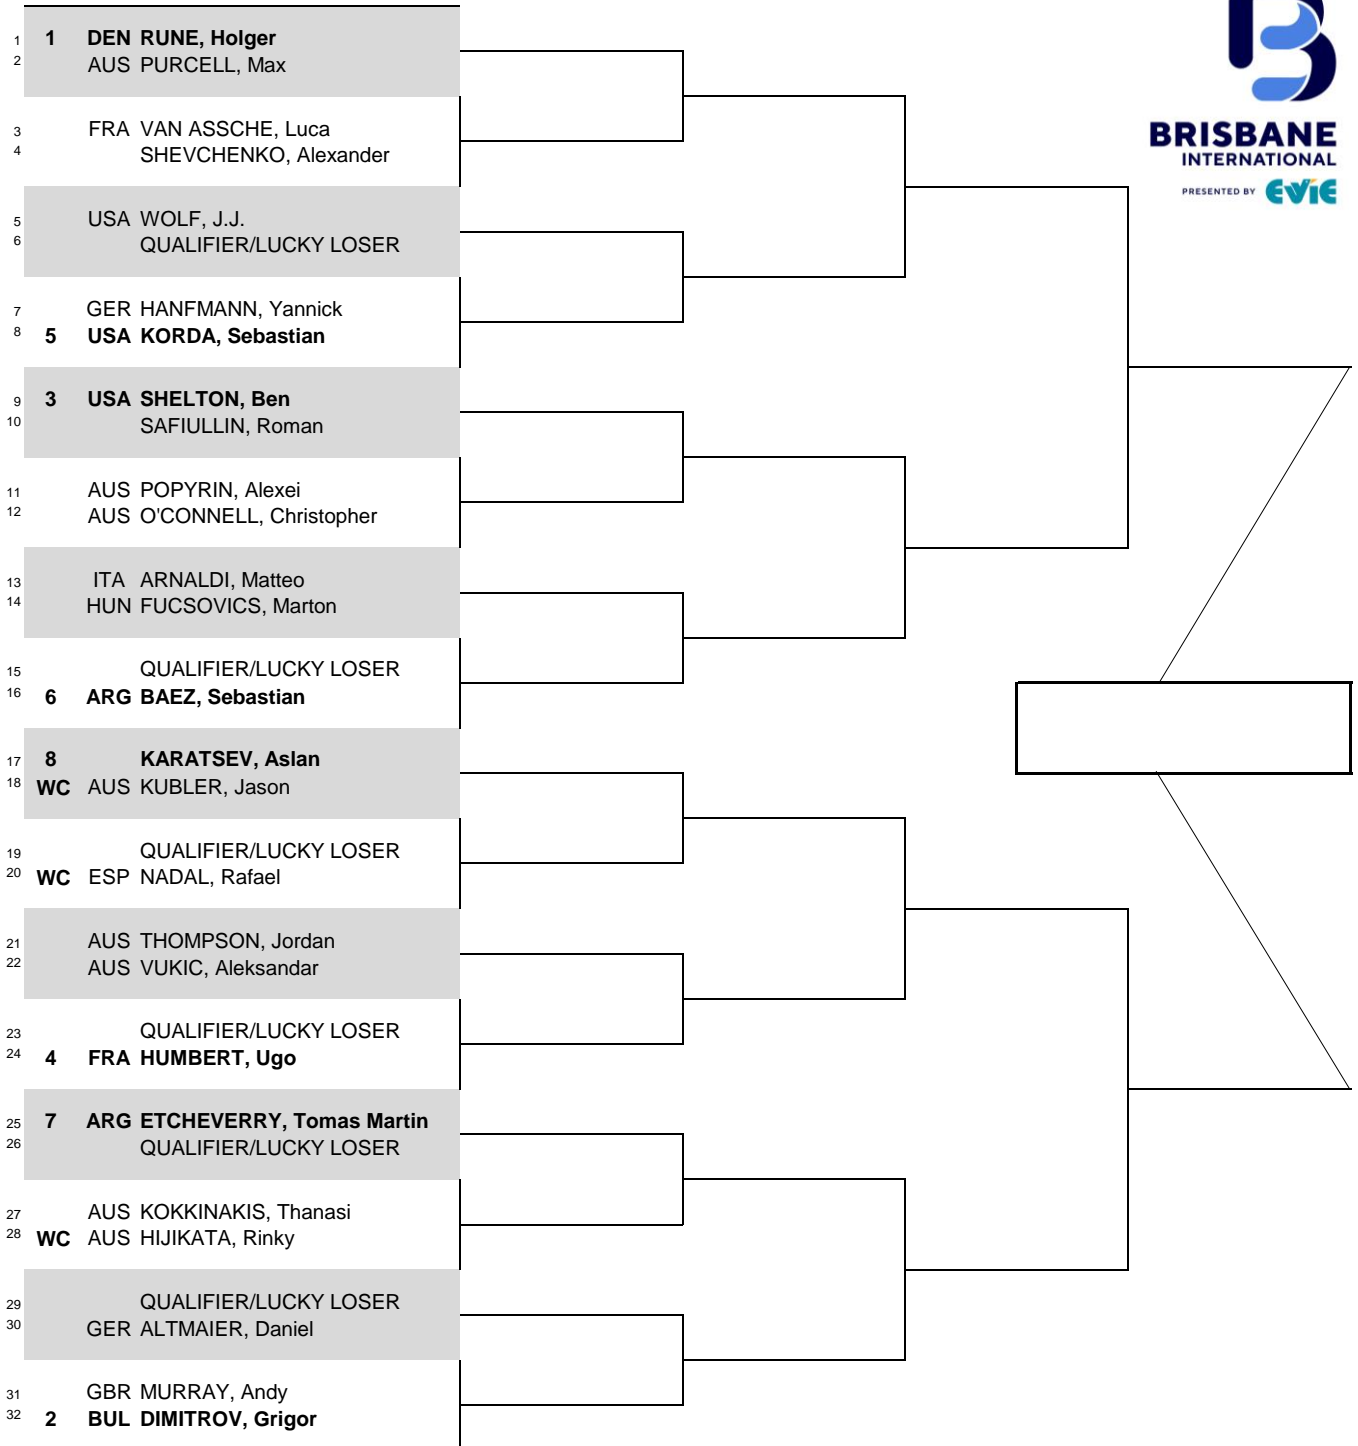

BRISBANE INTERNATIONAL PRESENTED BY EVIE

CITY, COUNTRY **Brisbane, Australia** TOURNAMENT DATES **31 December 2023 - 7 January 2024** SURFACE **Hard, Greenset Cushion** TOTAL FINANCIAL COMMITMENT **\$739,945**

STATUS NAT **MAIN DRAW SINGLES**

BRISBANE INTERNATIONAL
PRESENTED BY **EVIE**

ATP, Inc. © Copyright 2014

SEEDED PLAYERS		RANK	PRIZE MONEY		POINTS	ALTERNATES / LUCKY LOSERS	WITHDRAWALS	
1	RUNE, Holger	8	WINNER	\$95,340	250			
2	DIMITROV, Grigor	14	FINALIST	\$55,665	165			
3	SHELTON, Ben	17	SEMI-FINALIST	\$32,800	100			
4	HUMBERT, Ugo	20	QUARTER-FINALIST	\$18,700	50			
5	KORDA, Sebastian	24	SECOND ROUND	\$11,000	25			
6	BAEZ, Sebastian	28	FIRST ROUND	\$6,640	0			
7	ETCHEVERRY, Tomas Martin	30	FOLLOW LIVE SCORING AT					
8	KARATSEV, Aslan	35	www.ATPTour.com					
LAST DIRECT ACCEPTANCE AT DEADLINE		O'Connell - 68	LAST DIRECT ACCEPTANCE IN DRAW		O'Connell - 68	ATP SUPERVISOR(S)	Hans-Juergen Ochs	