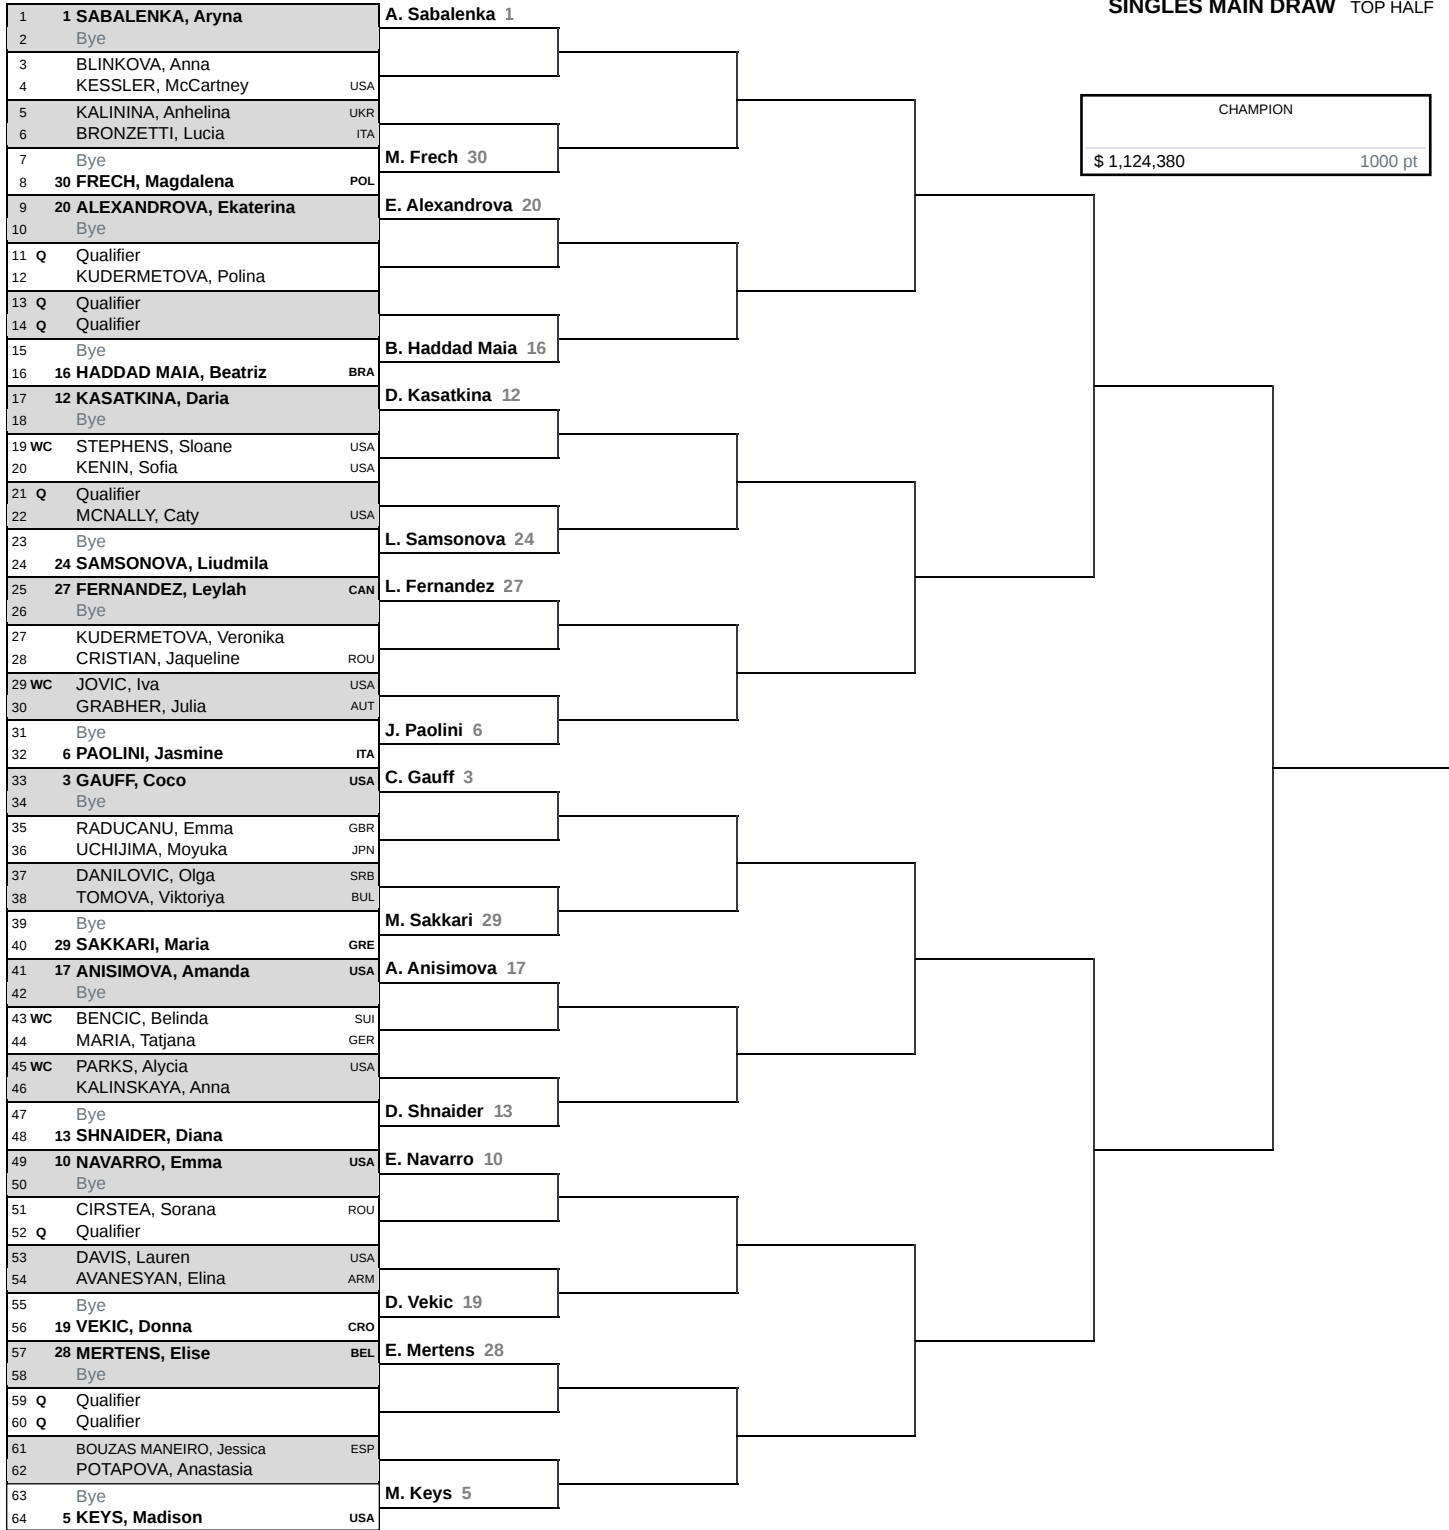

**SINGLES MAIN DRAW TOP HALF**

Round of 128		Round of 64		Round of 32		Round of 16		Quarterfinals		Semifinals		Final	
\$ 23,760	10 pt	\$ 35,260	35 pt	\$ 60,400	65 pt	\$ 103,225	120 pt	\$ 189,075	215 pt	\$ 332,160	390 pt	\$ 597,890	650 pt

**WTA Supervisor**

Mariana Alves, Donna Kelso, Roberto Raniere, Madison Shoemaker, Clare Wood

**RELEASED**

3 Mar 2025 8:01 PM

**Seeded players 1 - 16**

PLAYER	RANK	PLAYER	RANK
1. SABALENKA, Aryna	1	9. ANDREEVA, Mirra	9
2. SWIATEK, Iga	2	10. NAVARRO, Emma	10
3. GAUFF, Coco	3	11. BADOSA, Paula	11
4. PEGULA, Jessica	4	12. KASATKINA, Daria	12
5. KEYS, Madison	5	13. SHNAIDER, Diana	13
6. PAOLINI, Jasmine	6	14. COLLINS, Danielle	14
7. RYBAKINA, Elena	7	15. MUCHOVA, Karolina	15
8. ZHENG, Qinwen	8	16. HADDAD MAIA, Beatriz	17