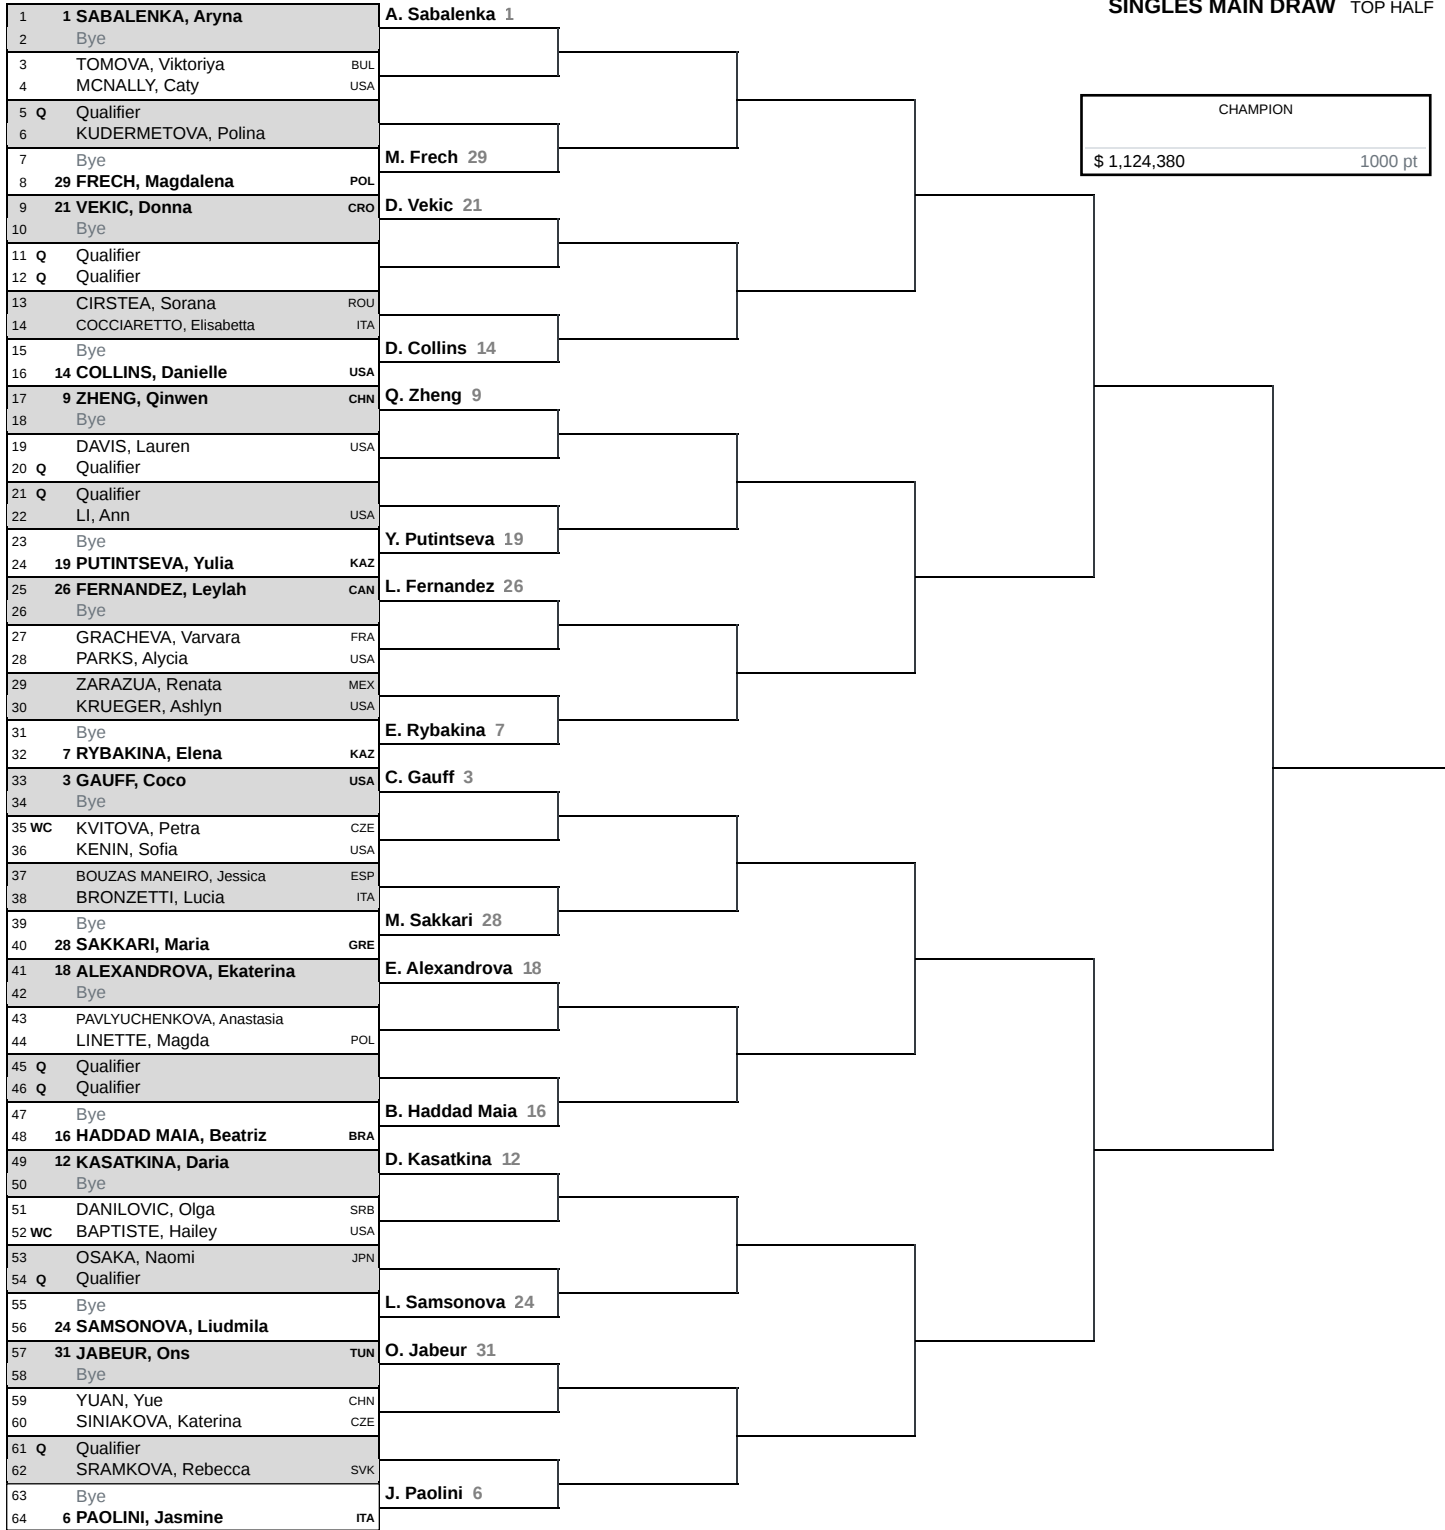

SINGLES MAIN DRAW TOP HALF

| Round of 128 | Round of 64 | Round of 32 | Round of 16 | Quarterfinals | Semifinals | Final |
|-----------------|-----------------|-----------------|-------------------|-------------------|-------------------|-------------------|
| \$ 23,760 10 pt | \$ 35,260 35 pt | \$ 60,400 65 pt | \$ 103,225 120 pt | \$ 189,075 207 pt | \$ 332,160 390 pt | \$ 597,890 650 pt |

WTA Supervisor

Giulia Orlandi, Anne Bees, Martina Lutkova, Madison Shoemaker, Kerrilyn Cramer

RELEASED
16 Mar 2025 7:24 PM

Seeded players 1 - 16

| PLAYER | RANK | PLAYER | RANK |
|---------------------|------|--------------------------|------|
| 1. SABALENKA, Aryna | 1 | 9. ZHENG, Qinwen | 9 |
| 2. SWIATEK, Iga | 2 | 10. BADOSA, Paula | 10 |
| 3. GAUFF, Coco | 3 | 11. ANDREEVA, Mirra | 11 |
| 4. PEGULA, Jessica | 4 | 12. KASATKINA, Daria | 12 |
| 5. KEYS, Madison | 5 | 13. SHNAIDER, Diana | 13 |
| 6. PAOLINI, Jasmine | 6 | 14. COLLINS, Danielle | 14 |
| 7. RYBAKINA, Elena | 7 | 15. MUCHOVA, Karolina | 15 |
| 8. NAVARRO, Emma | 8 | 16. HADDAD MAIA, Beatriz | 17 |