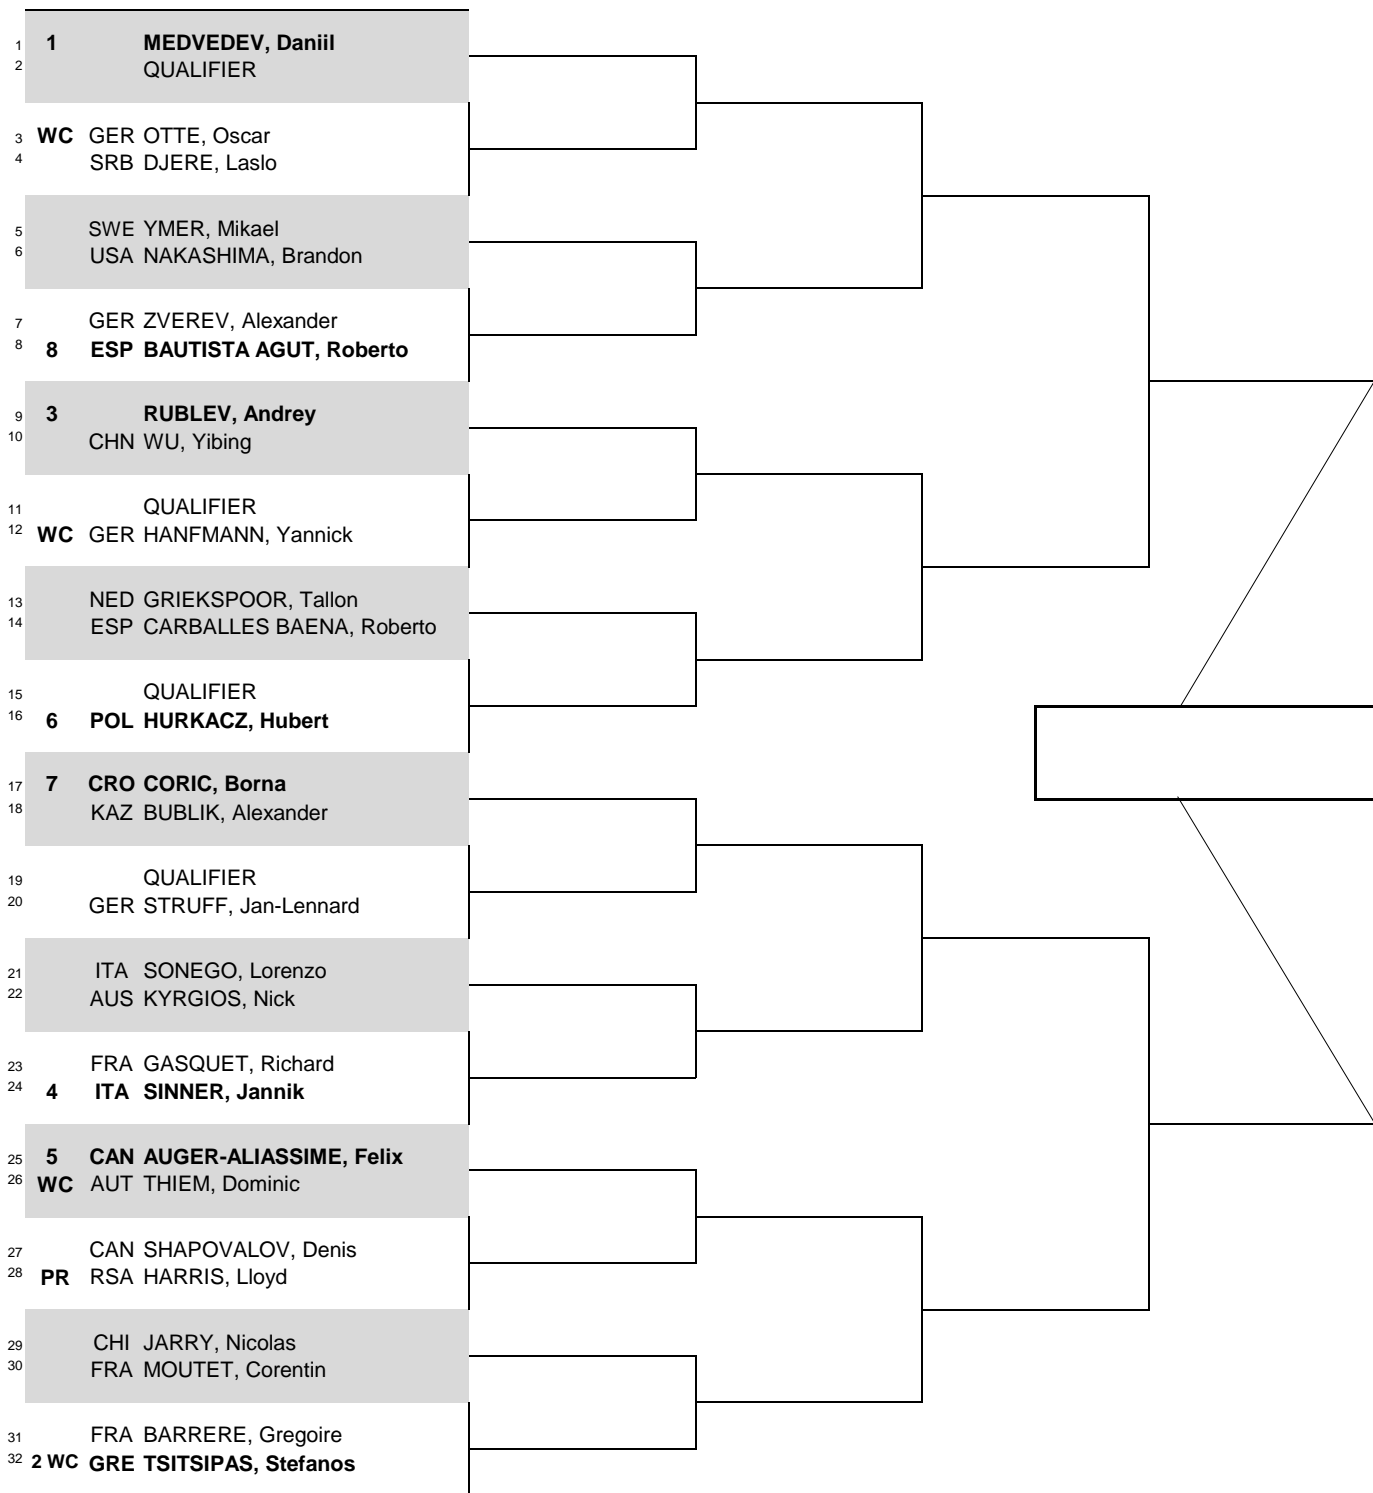

# Terra Wortmann Open

CITY, COUNTRY  
Halle / Westfalen, Germany

TOURNAMENT DATES  
19-25 June 2023

SURFACE  
Grass

TOTAL FINANCIAL COMMITMENT  
\$2,345,130

STATUS	NAT	<b>MAIN DRAW SINGLES</b>			
--------	-----	--------------------------	--	--	--

ATP, Inc. © Copyright 2014

SEEDED PLAYERS		RANK	PRIZE MONEY		POINTS	ALTERNATES / LUCKY LOSERS	WITHDRAWALS	
1	MEDVEDEV, Daniil	3	WINNER	\$410,515	500			
2	TSITSIPAS, Stefanos	5	FINALIST	\$220,880	300			
3	RUBLEV, Andrey	7	SEMI-FINALIST	\$117,715	180			
4	SINNER, Jannik	9	QUARTER-FINALIST	\$60,145	90			
5	AUGER-ALIASSIME, Felix	11	SECOND ROUND	\$32,105	45	RETIREMENTS/WALKOVERS		
6	HURKACZ, Hubert	14	FIRST ROUND	\$17,120	0			
7	CORIC, Borna	15	FOLLOW LIVE SCORING AT					
8	BAUTISTA AGUT, Roberto	22	www.ATPTour.com					
LAST DIRECT ACCEPTANCE AT DEADLINE		Wu, Yibing - 59	LAST DIRECT ACCEPTANCE IN DRAW		Moutet, Corentin - 61	ATP SUPERVISOR(S)	Roland Herfel / Hans-Juergen Ochs	